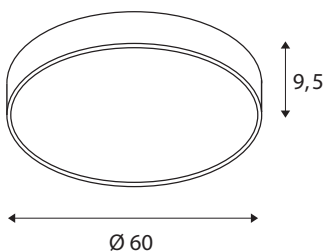

## TECHNICAL DATA

Item no.	1001900
IP Code	IP 20
Assembly	Surface
Assembly details	Ceiling, Wall
Dimmable	Yes
Dimming technology	DALI 2
Primary nominal voltage	220-240V ~50/60Hz
Secondary power / voltage	1000 mA
Safety class	I
Wattage	37 W
Minimum ambient temperature	-20 °C
Maximum ambient temperature	40 °C
Rated standby power	0.5 W
Level of inrush current	35 A
Duration of inrush current	2 µs
Stroboscopic effect (SVM)	0.07
Lumen	4470/4870 lm
Colour temperature	3000/4000 Kelvin
Beam angle	105 °
Color	white
CRI	80
UGR ≤	25

LXXBXX data	L70B50
Service life	25000 h
Risk Group	1
Height	9.5 cm
Diameter	60 cm
Net weight	5.154 kg
Gross weight	6.893 kg