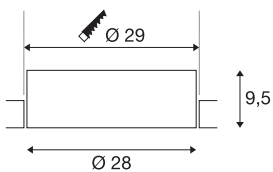

## MEDO 30 EL

LED indoor recessed ceiling light, frameless version, white, 3000/4000K

The recessed version of the MEDO series fits into every room concept seamlessly thanks to its understated design. The MEDO Frameless combines with the ceiling in a charming way. The light colour can be easily switched between 3000K and 4000K prior to installation using a switch. The integrated premium LED module provides an even lighting effect. Supplemented by an additional driver, the TRIAC recessed variant becomes dimmable and can be integrated in DALI systems.

## TECHNICAL DATA

Item no.	1001901
IP Code	IP 20
Assembly	Recessed
Assembly details	Ceiling
Secondary power / voltage	350 mA
Safety class	III
Wattage	14 W
Maximum ambient temperature	40 °C
Lumen	1500/1600 lm
Colour temperature	3000/4000 Kelvin
Beam angle	105 °
Color	white
CRI	80
UGR ≤	25
LXXBXX data	L70B50
Service life	25000 h
Light distribution	rotational symmetric
Light outlet	direct
Risk Group	1
Height	9.5 cm
Diameter	28 cm
Net weight	1.272 kg

Gross weight	1.826 kg
Shape of cut-out	round
Installation depth	13 cm
Installation diameter	29 cm
BIG WHITE Page	170