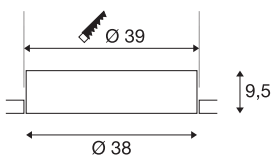

MEDO 40 EL

LED indoor recessed ceiling light, frameless version, white, 3000/4000K

The recessed version of the MEDO series fits into every room concept seamlessly thanks to its understated design. The MEDO Frameless combines with the ceiling in a charming way. The light colour can be easily switched between 3000K and 4000K prior to installation using a switch. The integrated premium LED module provides an even lighting effect. Supplemented by an additional driver, the TRIAC recessed variant becomes dimmable and can be integrated in DALI systems.

TECHNICAL DATA

Item no.	1001902
IP Code	IP 20
Assembly	Recessed
Assembly details	Ceiling
Secondary power / voltage	700 mA
Safety class	III
Wattage	28 W
Maximum ambient temperature	40 °C
Lumen	3100/3300 lm
Colour temperature	3000/4000 Kelvin
Beam angle	105 °
Color	white
CRI	80
UGR ≤	25
LXXBXX data	L70B50
Service life	25000 h
Light distribution	rotational symmetric
Light outlet	direct
Risk Group	1
Height	9.5 cm
Diameter	38 cm
Net weight	2.016 kg

Gross weight	2.917 kg
Shape of cut-out	round
Installation depth	13 cm
Installation diameter	39 cm
BIG WHITE Page	170