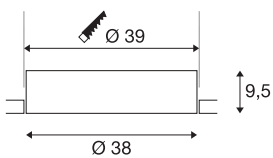

## MEDO 40 EL

LED indoor recessed ceiling light, frameless version, white, 3000/4000K

The recessed version of the MEDO series fits into every room concept seamlessly thanks to its understated design. The MEDO Frameless combines with the ceiling in a charming way. The light colour can be easily switched between 3000K and 4000K prior to installation using a switch. The integrated premium LED module provides an even lighting effect. Supplemented by an additional driver, the TRIAC recessed variant becomes dimmable and can be integrated in DALI systems.

## TECHNICAL DATA

Item no.	1001902
IP Code	IP 20
Assembly	Recessed
Assembly details	Ceiling
Secondary power / voltage	700 mA
Safety class	III
Wattage	28 W
Maximum ambient temperature	40 °C
Lumen	3100/3300 lm
Colour temperature	3000/4000 Kelvin
Beam angle	105 °
Color	white
CRI	80
UGR ≤	25
LXXBXX data	L70B50
Service life	25000 h
Light distribution	rotational symmetric
Light outlet	direct
Risk Group	1
Height	9.5 cm
Diameter	38 cm
Net weight	2.016 kg

Gross weight	2.917 kg
Shape of cut-out	round
Installation depth	13 cm
Installation diameter	39 cm
BIG WHITE Page	170