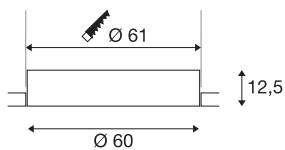

MEDO 60 EL

LED indoor recessed ceiling light, frameless version, white, 3000/4000K

The recessed version of the MEDO series fits into every room concept seamlessly thanks to its understated design. The MEDO Frameless combines with the ceiling in a charming way. The light colour can be easily switched between 3000K and 4000K prior to installation using a switch. The integrated premium LED module provides an even lighting effect. Supplemented by an additional driver, the TRIAC recessed variant becomes dimmable and can be integrated in DALI systems.

TECHNICAL DATA

Item no.	1001903
IP Code	IP 20
Assembly	Recessed
Assembly details	Ceiling
Secondary power / voltage	1000/1050 mA
Safety class	III
Wattage	36 W
Maximum ambient temperature	40 °C
Lumen	4700/5000 lm
Colour temperature	3000/4000 Kelvin
Beam angle	105 °
Color	white
CRI	80
UGR ≤	25
LXXBXX data	L70B50
Service life	25000 h
Light distribution	rotational symmetric
Light outlet	direct
Risk Group	1
Height	12.5 cm
Diameter	60 cm
Net weight	5.257 kg

Gross weight	7.146 kg
Shape of cut-out	round
Installation depth	16 cm
Installation diameter	61 cm
BIG WHITE Page	170