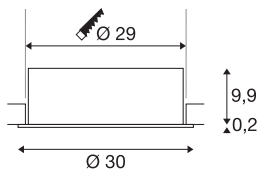

## MEDO 30 EL

LED indoor recessed ceiling light, frame version, white, 3000/4000K

The MEDO FRAME variants round off the recessed lights in the MEDO series. The MEDO FRAME lights blend into any room perfectly, just like the frameless versions. Understated yet still powerful, they provide bright illumination. Supplemented by an additional driver, the TRIAC recessed variant becomes dimmable and can be integrated in DALI systems.

## TECHNICAL DATA

Item no.	1001905
IP Code	IP 20
Assembly	Recessed
Assembly details	Ceiling
Secondary power / voltage	350 mA
Safety class	III
Wattage	14 W
Maximum ambient temperature	40 °C
Lumen	1500/1600 lm
Colour temperature	3000/4000 Kelvin
Beam angle	105 °
Color	white
CRI	90
UGR ≤	25
LXXBXX data	L70B50
Service life	25000 h
Light distribution	rotational symmetric
Light outlet	direct
Risk Group	1
Height	10.1 cm
Diameter	30 cm
Net weight	1.536 kg