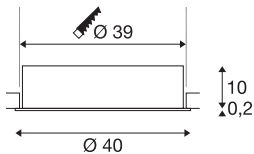

TECHNICAL DATA

Item no.	1001906
IP Code	IP 20
Assembly	Recessed
Assembly details	Ceiling
Secondary power / voltage	700 mA
Safety class	III
Wattage	28 W
Maximum ambient temperature	40 °C
Lumen	3100/3300 lm
Colour temperature	3000/4000 Kelvin
Beam angle	105 °
Color	white
CRI	80
UGR ≤	25
LXXBXX data	L70B50
Service life	25000 h
Light distribution	rotational symmetric
Light outlet	direct
Risk Group	1
Height	10.2 cm
Diameter	40 cm
Net weight	2.46 kg

Gross weight	3.39 kg
Shape of cut-out	round
Installation depth	13 cm
Installation diameter	39 cm
BIG WHITE Page	171