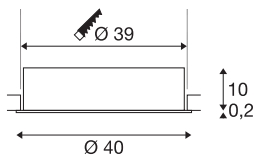

## TECHNICAL DATA

Item no.	1001906
IP Code	IP 20
Assembly	Recessed
Assembly details	Ceiling
Secondary power / voltage	700 mA
Safety class	III
Wattage	28 W
Maximum ambient temperature	40 °C
Lumen	3100/3300 lm
Colour temperature	3000/4000 Kelvin
Beam angle	105 °
Color	white
CRI	80
UGR ≤	25
LXXBXX data	L70B50
Service life	25000 h
Light distribution	rotational symmetric
Light outlet	direct
Risk Group	1
Height	10.2 cm
Diameter	40 cm
Net weight	2.46 kg

Gross weight	3.39 kg
Shape of cut-out	round
Installation depth	13 cm
Installation diameter	39 cm
BIG WHITE Page	171