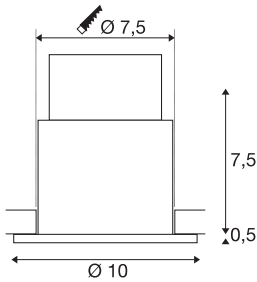

VARU QPAR51 DL

outdoor recessed ceiling light, black, IP20/65

The innovative VARU recessed light offers an impressive IP65 protection rating. These downlights are, therefore, suitable for use outdoors or in wet rooms. The VARU range is available in several colours and with a powerful, warm white LED or GU10 fitting. All versions of the light with GU10 fitting can be connected to the 230 V mains power supply. For the LED versions, an additional LED driver is required.

TECHNICAL DATA

Item no.	1001930
Socket	GU10
Number of sockets	1
IP Code	IP 20 / IP 65
Impact resistance class	IK 02
Impact resistance	0.2 Joule
Assembly	Recessed
Assembly details	Ceiling
Primary nominal voltage	220-240V ~50/60Hz
Safety class	II
Wattage	5 W
Color	black
Light outlet	direct
Height	8 cm
Diameter	10 cm
Net weight	0.196 kg
Gross weight	0.256 kg
Shape of cut-out	round
Installation depth	8 cm
Installation diameter	7.5 cm
BIG WHITE Page	234