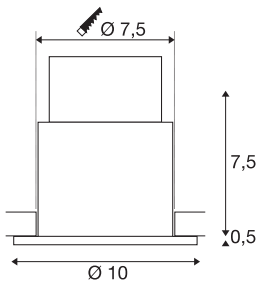

## VARU QPAR51 DL

outdoor recessed ceiling light, black/white, IP20/65

The innovative VARU recessed light offers an impressive IP65 protection rating. These downlights are, therefore, suitable for use outdoors or in wet rooms. The VARU range is available in several colours and with a powerful, warm white LED or GU10 fitting. All versions of the light with GU10 fitting can be connected to the 230 V mains power supply. For the LED versions, an additional LED driver is required.

## TECHNICAL DATA

Item no.	1001931
Socket	GU10
Number of sockets	1
IP Code	IP 20 / IP 65
Impact resistance class	IK 02
Impact resistance	0.2 Joule
Assembly	Recessed
Assembly details	Ceiling
Primary nominal voltage	220-240V ~50/60Hz
Safety class	II
Wattage	5 W
Color	white
Light outlet	direct
Height	8 cm
Diameter	10 cm
Net weight	0.196 kg
Gross weight	0.256 kg
Shape of cut-out	round
Installation depth	8 cm
Installation diameter	7.5 cm
BIG WHITE Page	234