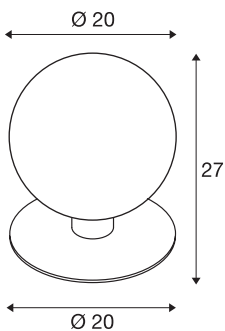

GLOO PURE 27 Pole

outdoor floor stand, E27, anthracite, IP44

The GLOO PURE floor luminaire consists of a painted aluminium tube that terminates in an frosted real glass ball. Equipped with an E27 socket, both energy-saving and LED lamps can be used. It is suitable for use outdoors thanks to its IP44 protection class. The GLOO PURE series also includes wall lights as well as floor stands, and can therefore be used universally. As an option an earth spike as well as a connection box for safe electrical connection to the round luminaire upright, are available. Connection is made to the 230V mains voltage.

TECHNICAL DATA

Item no.	1001999
Socket	E27
Number of sockets	1
IP Code	IP 44
Impact resistance class	IK 02
Impact resistance	0.2 Joule
Assembly	Surface
Assembly details	Ground
Primary nominal voltage	220-240V ~50/60Hz
Safety class	I
Wattage	23 W
Color	anthracite
Light distribution	rotational symmetric
Light outlet	diffuse
Height	27 cm
Diameter	20 cm
Net weight	1.358 kg
Gross weight	2.119 kg
BIG WHITE Page	655