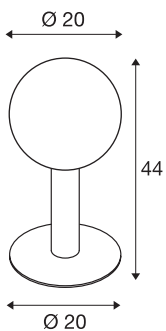

## GLOO PURE 44 Pole

outdoor floor stand, E27, anthracite, IP44

The GLOO PURE floor luminaire consists of a painted aluminium tube that terminates in an frosted real glass ball. Equipped with an E27 socket, both energy-saving and LED lamps can be used. It is suitable for use outdoors thanks to its IP44 protection class. The GLOO PURE series also includes wall lights as well as floor stands, and can therefore be used universally. As an option an earth spike as well as a connection box for safe electrical connection to the round luminaire upright, are available. Connection is made to the 230V mains voltage.

## TECHNICAL DATA

Item no.	1002000
Socket	E27
Number of sockets	1
IP Code	IP 44
Impact resistance class	IK 02
Impact resistance	0.2 Joule
Assembly	Surface
Assembly details	Ground
Primary nominal voltage	220-240V ~50/60Hz
Safety class	I
Wattage	23 W
Color	anthracite
Light distribution	rotational symmetric
Light outlet	diffuse
Height	44 cm
Diameter	20 cm
Net weight	1.556 kg
Gross weight	2.486 kg
BIG WHITE Page	655