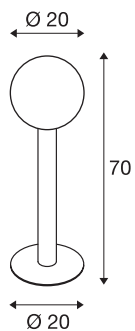

GLOO PURE 70 Pole

outdoor floor stand, E27, anthracite, IP44

The GLOO PURE floor luminaire consists of a painted aluminium tube that terminates in an frosted real glass ball. Equipped with an E27 socket, both energy-saving and LED lamps can be used. It is suitable for use outdoors thanks to its IP44 protection class. The GLOO PURE series also includes wall lights as well as floor stands, and can therefore be used universally. As an option an earth spike as well as a connection box for safe electrical connection to the round luminaire upright, are available. Connection is made to the 230V mains voltage.

TECHNICAL DATA

Item no.	1002001
Socket	E27
Number of sockets	1
IP Code	IP 44
Impact resistance class	IK 02
Impact resistance	0.2 Joule
Assembly	Surface
Assembly details	Ground
Primary nominal voltage	220-240V ~50/60Hz
Safety class	I
Wattage	23 W
Color	anthracite
Light distribution	rotational symmetric
Light outlet	diffuse
Height	70 cm
Diameter	20 cm
Net weight	1.723 kg
Gross weight	2.838 kg
BIG WHITE Page	655