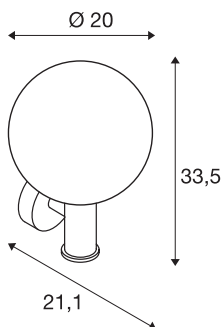

## GLOO PURE WL

Outdoor surface-mounted wall light, E27, anthracite, IP44

The GLOO PURE floor luminaire consists of a painted aluminium tube that terminates in a frosted real glass ball. Equipped with an E27 socket, both energy-saving and LED lamps can be used. It is suitable for use outdoors thanks to its IP44 protection class. The GLOO PURE series also includes wall lights as well as floor stands, and can therefore be used universally. As an option an earth spike as well as a connection box for safe electrical connection to the round luminaire upright, are available. Connection is made to the 230V mains voltage.

## TECHNICAL DATA

Item no.	1002002
Socket	E27
Number of sockets	1
IP Code	IP 44
Impact resistance class	IK 02
Impact resistance	0.2 Joule
Assembly	Surface
Assembly details	Wall
Primary nominal voltage	220-240V ~50/60Hz
Safety class	I
Wattage	23 W
Color	anthracite
Light distribution	rotational symmetric
Light outlet	diffuse
Width	20 cm
Height	33.5 cm
Depth	21.1 cm
Net weight	1.364 kg
Gross weight	1.935 kg
BIG WHITE Page	777