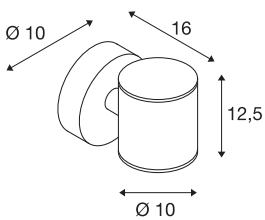

SITRA Up/Down WL

LED Outdoor surface-mounted wall light, anthracite, IP44, 3000K

The twin-headed SITRA wall light consists of aluminium and glass, which covers the LED light source. Thanks to the position of the two built-in warm-white LEDs, the mounted luminaire produces two equal, but opposite, cones of light (UP/DOWN). It is suitable for use outdoors thanks to its IP44 protection class. The electrical connection of the luminaire, which comes in two colours, is made directly to the 230V mains supply. The SITRA series also contains single-headed wall lights and can therefore be used universally.

TECHNICAL DATA

Item no.	1002018
Number of different light outlets	2
IP Code	IP 44
Assembly	Surface
Assembly details	Wall
Primary nominal voltage	220-240V ~50/60Hz
Safety class	I
Wattage	18 W
Minimum ambient temperature	-20 °C
Maximum ambient temperature	40 °C
Stroboscopic effect (SVM)	3.25
Lumen	976 lm
Colour temperature	3000 Kelvin
Beam angle	55 °
Color	anthracite
CRI	80
LXXBXX data	L70B50
Service life	30000 h
Light distribution	rotational symmetric
Light outlet	direct - indirect
Width	10 cm
Height	12.5 cm

Light Source

954801		Depth	16 cm
		Net weight	1.131 kg
		Gross weight	1.272 kg
		BIG WHITE Page	765