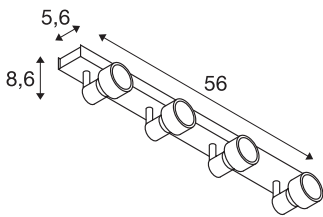

PURI CW

Indoor surface-mounted wall and ceiling light, quad, QPAR51, black, 4x50W

The wall and ceiling light of the PURI series, whereby one to four rotating and swivelling lamp heads are fitted to the ceiling plate of the luminaire. The luminaire is made of aluminium and, thanks to the GU10 socket, is suitable for both halogen and LED lamps. A lamp is included to place on the lamp for halogen lamps with 5cm diameter. The electrical connection of the luminaire, which comes in various colours, is made directly to the 230V mains supply.

TECHNICAL DATA

Item no.	1002029
Socket	GU10
Number of sockets	4
Tilt range	85 °
Horizontal rotation range	350 °
Rotating or tilting	rotary Bar and tiltable
IP Code	IP 20
Assembly	Surface
Assembly details	Ceiling,Wall
Primary nominal voltage	220-240V ~50/60Hz
Safety class	I
Wattage	50 W
Color	black
Light outlet	direct
Length	56 cm
Width	5.6 cm
Height	8.6 cm
Net weight	1.273 kg
Gross weight	1.591 kg
BIG WHITE Page	411