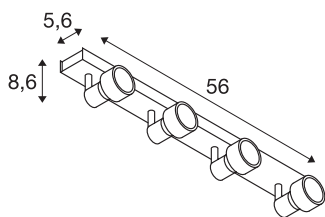

PURI CW

Indoor surface-mounted wall and ceiling light, quad, QPAR51, black, 4x50W

The wall and ceiling light of the PURI series, whereby one to four rotating and swivelling lamp heads are fitted to the ceiling plate of the luminaire. The luminaire is made of aluminium and, thanks to the GU10 socket, is suitable for both halogen and LED lamps. A lamp is included to place on the lamp for halogen lamps with 5cm diameter. The electrical connection of the luminaire, which comes in various colours, is made directly to the 230V mains supply.

TECHNICAL DATA

Item no.	1002029
Socket	GU10
Number of sockets	4
Tilt range	85 °
Horizontal rotation range	350 °
Rotating or tilting	rotary Bar and tiltable
IP Code	IP 20
Assembly	Surface
Assembly details	Ceiling,Wall
Primary nominal voltage	220-240V ~50/60Hz
Safety class	I
Wattage	50 W
Color	black
Light outlet	direct
Length	56 cm
Width	5.6 cm
Height	8.6 cm
Net weight	1.273 kg
Gross weight	1.591 kg
BIG WHITE Page	411