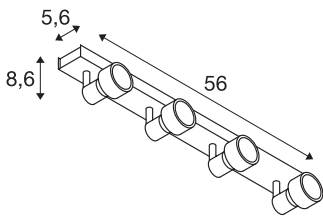

PURI CW

Indoor surface-mounted wall and ceiling light, quad, QPAR51, white, 4x50W

The wall and ceiling light of the PURI series, whereby one to four rotating and swivelling lamp heads are fitted to the ceiling plate of the luminaire. The luminaire is made of aluminium and, thanks to the GU10 socket, is suitable for both halogen and LED lamps. A lamp is included to place on the lamp for halogen lamps with 5cm diameter. The electrical connection of the luminaire, which comes in various colours, is made directly to the 230V mains supply.

TECHNICAL DATA

Item no.	1002030
Socket	GU10
Number of sockets	4
Tilt range	85 °
Horizontal rotation range	350 °
Rotating or tilting	rotary Bar and tiltable
IP Code	IP 20
Assembly	Surface
Assembly details	Ceiling,Wall
Primary nominal voltage	220-240V ~50/60Hz
Safety class	I
Wattage	50 W
Color	white
Light outlet	direct
Length	56 cm
Width	5.6 cm
Height	8.6 cm
Net weight	1.323 kg
Gross weight	1.622 kg
BIG WHITE Page	411