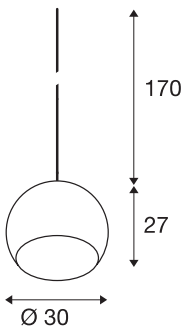

BIG SUN 30 PD

indoor pendant, E27, white, max. 60W

The large version of the spherical 240V pendant SUN consists of a high-quality glass shade which is visually complemented by a chrome-plated retaining bracket made from aluminium. The glass shade is hand blown, meaning that each BIG SUN pendant is always unique. A suitable ceiling plate can be ordered separately.

TECHNICAL DATA

Item no.	1002046
Socket	E27
Number of sockets	1
IP Code	IP 20
Assembly	Surface
Assembly details	Ceiling with Acc.
Primary nominal voltage	220-240V ~50/60Hz
Safety class	II
Wattage	60 W
Lumen	2700 lm
Color	white
Light distribution	rotational symmetric
Light outlet	diffuse
Height	27.3 cm
Diameter	30 cm
Net weight	1.427 kg
Gross weight	3.436 kg
BIG WHITE Page	315