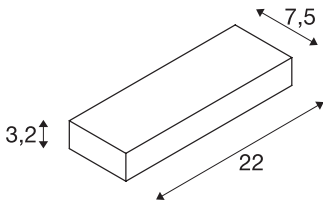

PEMA® WL

LED Outdoor surface-mounted wall light, IP54, anthracite, 3000K

The PEMA LED wall light consists of painted aluminium and glass, which covers the built-in LEDs. It is protection class IP54 and suitable for outdoor use. The electrical connection of the luminaire, which comes in various colours, is made directly to the 230V mains supply.

TECHNICAL DATA

Item no.	1002069
IP Code	IP 54
Impact resistance class	IK 05
Impact resistance	0.7 Joule
Assembly	Surface
Assembly details	Wall
Primary nominal voltage	220-240V ~50/60Hz
Safety class	I
Wattage	7.7 W
Minimum ambient temperature	-20 °C
Maximum ambient temperature	45 °C
Stroboscopic effect (SVM)	0.02
Lumen	640 lm
Colour temperature	3000 Kelvin
Beam angle	110 °
Color	anthracite
LXXBXX data	L70B50
Service life	30000 h
Width	22 cm
Height	3.2 cm
Depth	7.5 cm
Net weight	0.717 kg

Light Source

954798		Gross weight	0.8 kg
		BIG WHITE Page	759