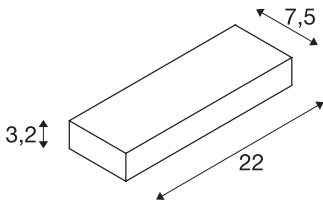

## PEMA® WL

LED Outdoor surface-mounted wall light, IP54, white, 3000K

The PEMA LED wall light consists of painted aluminium and glass, which covers the built-in LEDs. It is protection class IP54 and suitable for outdoor use. The electrical connection of the luminaire, which comes in various colours, is made directly to the 230V mains supply.

## TECHNICAL DATA

Item no.	1002070
IP Code	IP 54
Impact resistance class	IK 05
Impact resistance	0.7 Joule
Assembly	Surface
Assembly details	Wall
Primary nominal voltage	220-240V ~50/60Hz
Safety class	I
Wattage	7.7 W
Minimum ambient temperature	-20 °C
Maximum ambient temperature	45 °C
Stroboscopic effect (SVM)	0.02
Lumen	640 lm
Colour temperature	3000 Kelvin
Beam angle	110 °
Color	white
LXXBXX data	L70B50
Service life	30000 h
Width	22 cm
Height	3.2 cm
Depth	7.5 cm
Net weight	0.716 kg

Light Source

954798		Gross weight	0.798 kg
		BIG WHITE Page	759