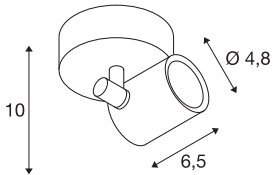

SPOT E27

CW, Indoor surface-mounted wall and ceiling light, white, max. 75W

The SPOT E27 puristic high-voltage luminaire spot is made from aluminium and is designed for lamps with an E27 socket. Available with a black, white or silver-grey housing, SPOT E27 is ready for direct connection to a 230V mains power supply.

TECHNICAL DATA

Item no.	1002073
Lamp	QPAR20
Number of sockets	1
Lamps included	No
Tilt range	90 °
Horizontal rotation range	340 °
Rotating or tilting	rotary Bar and tiltable
IP Code	IP 20
Assembly	Surface
Assembly details	Ceiling,Wall
Primary nominal voltage	220-240V ~50/60Hz
Safety class	I
Wattage	75 W
Color	white
Light outlet	direct
Length	6.5 cm
Height	10 cm
Diameter	4.8 cm
Net weight	0.327 kg
Gross weight	0.417 kg

Recommended lamp

1005305	A60 E27 Mirrorhead , chrome LED light, 7.5W 2700K CRI90 180°
1005265	ST64 E27 , gold LED ligh- t, 7.5W 2500K CRI90 320°
1005310	G125 E27 , transparent LED light, 7.5W 2700K CRI90 320°