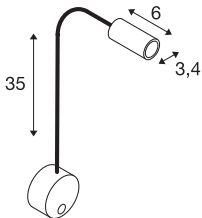

## DIO FLEX PLATE

WL, LED indoor display fitting, white, 4000K

Adjustable 240V display fitting for wall mounting of the DIO FLEX PLATE series, whereby the canopy and lamp head are connected via a flexible arm. Because of the switch that is fitted, the individually adjustable luminaire is suitable for many applications. The luminaire is connected directly to the 230V mains supply. An LED version is available as an alternative.

## TECHNICAL DATA

|                             |                   |
|-----------------------------|-------------------|
| Item no.                    | 1002119           |
| IP Code                     | IP 20             |
| Assembly                    | Surface           |
| Assembly details            | Wall              |
| Primary nominal voltage     | 100-240V ~50/60Hz |
| Secondary power / voltage   | 350 mA            |
| Safety class                | I                 |
| Wattage                     | 1.9 W             |
| Minimum ambient temperature | -20 °C            |
| Maximum ambient temperature | 45 °C             |
| Stroboscopic effect (SVM)   | 0                 |
| Lumen                       | 100 lm            |
| Colour temperature          | 4000 Kelvin       |
| Beam angle                  | 45 °              |
| Color                       | white             |
| CRI                         | 80                |
| LXXBXX data                 | L70B50            |
| Service life                | 30000 h           |
| Length                      | 49.8 cm           |
| Diameter                    | 9 cm              |
| Net weight                  | 0.504 kg          |
| Gross weight                | 0.58 kg           |