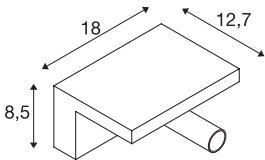

KARPO Bedside

LED Indoor surface-mounted wall light, white, 3000K

The luminaires in the KARPO series are available in white. It has a cylindrical spotlight which can be individually directed via a joint. The swivel and tilting range allows you to optimally light up the room. The integrated premium LEDs provide high energy efficiency. The luminaire also has a high colour rendering index of 90. The luminaires can be directly connected to the 230V mains supply. Because of the two integrated USB sockets, you can charge up to two Smartphones, for example.

TECHNICAL DATA

Item no.	1002140
Rotating or tilting	rotary Bar and tiltable
IP Code	IP 20
Assembly	Surface
Assembly details	Wall
Dimmable	Yes
Dimming technology	Switch Dimmable
Primary nominal voltage	220-240V ~50/60Hz
Secondary power / voltage	500 mA
Safety class	I
Wattage	6.8 W
Level of inrush current	15 A
Duration of inrush current	500 µs
Stroboscopic effect (SVM)	0
Lumen	390 lm
Colour temperature	3000 Kelvin
Beam angle	40 °
Color	white
CRI	90
LXXBXX data	L70B50
Service life	30000 h
Width	18 cm

Light Source

916523	
--------	---

Height	12.7 cm
Depth	8.4 cm
Net weight	1.043 kg
Gross weight	1.266 kg
BIG WHITE Page	383