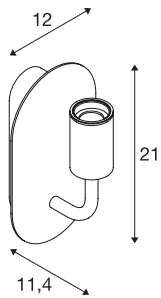

FITU WL

Indoor surface-mounted wall light, E27, white, max. 24W

The FITU wall light from our MIX & MATCH System is available in various colours. The FITU product family impresses with its wide variety of application possibilities. With its built-in E27 socket, the luminaire is suitable for both LED and energy-saving bulbs. The electrical connection is made directly to the 230V mains supply.

TECHNICAL DATA

Item no.	1002147
Socket	E27
Number of sockets	1
IP Code	IP 20
Assembly	Surface
Assembly details	Wall
Primary nominal voltage	220-240V ~50/60Hz
Safety class	I
Wattage	24 W
Maximum ambient temperature	30 °C
Color	white
Light outlet	diffuse
Width	12 cm
Height	21 cm
Depth	11.4 cm
Net weight	0.839 kg
Gross weight	1.082 kg

Recommended lamp

1005305	A60 E27 Mirrorhead , chrome LED light, 7.5W 2700K CRI90 180°
1005265	ST64 E27 , gold LED ligh- t, 7.5W 2500K CRI90 320°
1005303	A60 E27 , transparent LED light, 7.5W 2700K CRI90 320°
1005268	ST58 E27 , transparent LED light, 7.5W 2700K CRI90 320°