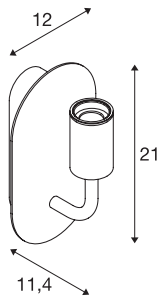

FITU WL

Indoor surface-mounted wall light, E27, black, max. 24W

The FITU wall light from our MIX & MATCH System is available in various colours. The FITU product family impresses with its wide variety of application possibilities. With its built-in E27 socket, the luminaire is suitable for both LED and energy-saving bulbs. The electrical connection is made directly to the 230V mains supply.

TECHNICAL DATA

Item no.	1002148
Socket	E27
Number of sockets	1
IP Code	IP 20
Assembly	Surface
Assembly details	Wall
Primary nominal voltage	220-240V ~50/60Hz
Safety class	I
Wattage	24 W
Maximum ambient temperature	30 °C
Color	black
Light outlet	diffuse
Width	12 cm
Height	21 cm
Depth	11.4 cm
Net weight	0.834 kg
Gross weight	1.059 kg

Recommended lamp

1005305	A60 E27 Mirrorhead , chrome LED light, 7.5W 2700K CRI90 180°
1005265	ST64 E27 , gold LED ligh- t, 7.5W 2500K CRI90 320°
1005303	A60 E27 , transparent LED light, 7.5W 2700K CRI90 320°
1005268	ST58 E27 , transparent LED light, 7.5W 2700K CRI90 320°