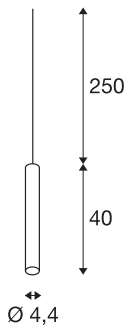

FITU PD

indoor pendant, E27, black, max. 60W

The narrow version of the FITU pendant with open cable ends can be combined with FITU ceiling canopies in any colour variant. With its built-in E27 socket, the luminaire is suitable for both LED and energy-saving lamps. Pendant length is 250 cm and can be shortened depending on installation needs. Supplied ready for direct connection to 230V mains supply.

TECHNICAL DATA

Item no.	1002159
Socket	E27
Number of sockets	1
IP Code	IP 20
Assembly	Surface
Assembly details	Ceiling with Acc.
Primary nominal voltage	220-240V ~50/60Hz
Safety class	II
Wattage	60 W
Maximum ambient temperature	30 °C
Color	black
Light outlet	diffuse
Height	40 cm
Diameter	4.4 cm
Net weight	0.572 kg
Gross weight	0.796 kg

Recommended lamp

1005265	ST64 E27 , gold LED light, 7.5W 2500K CRI90 320°
1005317	A60 E27 tunable smart , white LED light, 9W 2700-6500K CRI90 230°
1005304	A60 E27 , Frosted LED light, 7.5W 2700K CRI90 320°