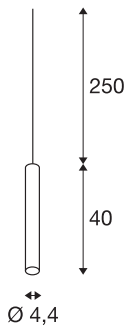

FITU PD

indoor pendant, E27, white, max. 60W

The narrow version of the FITU pendant with open cable ends can be combined with FITU ceiling canopies in any colour variant. With its built-in E27 socket, the luminaire is suitable for both LED and energy-saving lamps. Pendant length is 250 cm and can be shortened depending on installation needs. Supplied ready for direct connection to 230V mains supply.

TECHNICAL DATA

Item no.	1002160
Socket	E27
Number of sockets	1
IP Code	IP 20
Assembly	Surface
Assembly details	Ceiling with Acc.
Primary nominal voltage	220-240V ~50/60Hz
Safety class	II
Wattage	60 W
Maximum ambient temperature	30 °C
Color	white
Light outlet	diffuse
Height	40 cm
Diameter	4.4 cm
Net weight	0.572 kg
Gross weight	0.779 kg

Recommended lamp

1005305	A60 E27 Mirrorhead , chrome LED light, 7.5W 2700K CRI90 180°
1005265	ST64 E27 , gold LED ligh- t, 7.5W 2500K CRI90 320°
1005303	A60 E27 , transparent LED light, 7.5W 2700K CRI90 320°
1005268	ST58 E27 , transparent LED light, 7.5W 2700K CRI90 320°