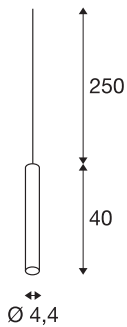

## FITU PD

indoor pendant, E27, soft gold, max. 60W

The narrow version of the FITU pendant with open cable ends can be combined with FITU ceiling canopies in any colour variant. With its built-in E27 socket, the luminaire is suitable for both LED and energy-saving lamps. Pendant length is 250 cm and can be shortened depending on installation needs. Supplied ready for direct connection to 230V mains supply.

## TECHNICAL DATA

Item no.	1002162
Socket	E27
Number of sockets	1
IP Code	IP 20
Assembly	Surface
Assembly details	Ceiling with Acc.
Primary nominal voltage	220-240V ~50/60Hz
Safety class	II
Wattage	60 W
Maximum ambient temperature	30 °C
Color	gold
Light outlet	diffuse
Height	40 cm
Diameter	4.4 cm
Net weight	0.57 kg
Gross weight	0.8 kg

## Recommended lamp

1005265	ST64 E27 , gold LED light, 7.5W 2500K CRI90 320°
1005317	A60 E27 tunable smart , white LED light, 9W 2700-6500K CRI90 230°
1005304	A60 E27 , Frosted LED light, 7.5W 2700K CRI90 320°