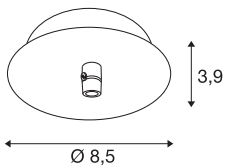

## TECHNICAL DATA

Item no.	1002163
IP Code	IP20
Assembly	Surface
Assembly details	Ceiling
Nominal voltage	220-240V ~50/60Hz V
Safety class	I
Color	gold
Height	3.9 cm
Diameter	8.5 cm
Net weight	0.16 kg
Gross weight	0.209 kg
BIG WHITE Page	279