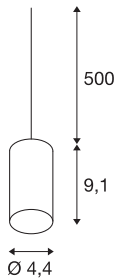

FITU PD

indoor pendant, E27, soft gold, max. 60W, 5m

The FITU pendant with an open cable end can be combined with any colour variant of our FITU ceiling canopies. With its built-in E27 socket, the luminaire is suitable for both LED and energy-saving lamps. Pendant length is 500 cm and can be shortened depending on installation needs. Supplied ready for direct connection to 230V mains supply.

TECHNICAL DATA

Item no.	1002168
Socket	E27
Number of sockets	1
IP Code	IP 20
Assembly	Surface
Assembly details	Ceiling with Acc.
Primary nominal voltage	220-240V ~50/60Hz
Safety class	II
Wattage	60 W
Maximum ambient temperature	30 °C
Color	gold
Light outlet	diffuse
Height	9.1 cm
Diameter	4.4 cm
Net weight	0.34 kg
Gross weight	0.388 kg