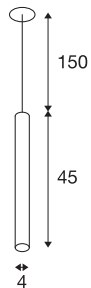

HELIA 40 PD

LED indoor pendant, soft gold, 3000K, recessed version

With the HELIA 40 you have a recessed pendant with a puristic and clear design. This luminaire is available in soft gold, black, white and brushed copper. With integrated 7.5 W warm-white premium LED. The luminaire is supplied with a 1.5 m connection lead / suspension. A separate 500mA constant current driver is required for operation.

TECHNICAL DATA

Item no.	1002169
IP Code	IP 20
Assembly	Recessed
Assembly details	Ceiling
Secondary power / voltage	500 mA
Safety class	III
Wattage	9 W
Maximum ambient temperature	30 °C
Lumen	720 lm
Colour temperature	3000 Kelvin
Beam angle	30 °
Color	gold
CRI	90
LXXBXX data	L70B50
Service life	30000 h
Light distribution	rotational symmetric
Light outlet	direct
Length	45 cm
Diameter	4 cm
Net weight	0.565 kg
Gross weight	0.782 kg
Shape of cut-out	round

Light Source

916387	
--------	---

Installation depth	3 cm
--------------------	------

Accessories

Installation diameter	6.8 cm
-----------------------	--------

464144	LED DRIVER , 15W, 500-mA, incl. strain relief, dimmable
464091	LED DRIVER , 9VA, 500-mA, incl. strain relief