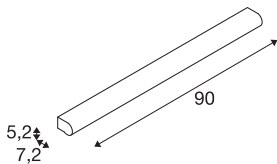

## MARYLIN

**LED Outdoor surface-mounted wall light, chrome, IP44, 3000K, 21W**

The elegant and slender MARYLIN wall light is made from white plastic and chrome-plated aluminium, and has a strong design character with high recognition value. The integrated Premium LED provides a pleasant lighting effect. Available in different lengths, the lights are most suitable as mirror lights. The in-built LED driver allows it to be directly connected to the 230V mains supply.

## TECHNICAL DATA

Item no.	1002192
IP Code	IP 44
Assembly	Surface
Assembly details	Wall
Primary nominal voltage	220-240V ~50/60Hz
Secondary power / voltage	600 mA
Safety class	I
Wattage	21 W
Maximum ambient temperature	35 °C
Level of inrush current	15 A
Duration of inrush current	30 µs
Stroboscopic effect (SVM)	0.56
Lumen	1800/1990 lm
Colour temperature	3000/4000 Kelvin
Beam angle	120 °
Color	chrome
CRI	80
LXXBXX data	L70B50
Service life	35000 h
Risk Group	1
Length	90 cm
Width	5.2 cm

Light Source

916579		Height	7.2 cm
		Net weight	1.749 kg
		Gross weight	2.144 kg
		BIG WHITE Page	333