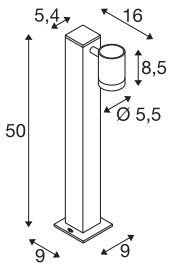

HELIA Single Pole

LED outdoor floor stand, anthracite, IP55 3000K

The puristic HELIA path light and floor stand is made of aluminium and fitted with one lamp head. The luminaire is equipped with a warm-white 240V LED. The light, which comes in anthracite, is connected directly to the 230V mains supply. Thanks to its IP55 protection class, the luminaire is suitable for outdoor use. The HELIA series also contains pendants, wall lights and display spotlights as such it can be used universally.

TECHNICAL DATA

Item no.	1002198
Number of different light outlets	1
Rotating or tilting	rotary Bar and tiltable
IP Code	IP 55
Impact resistance class	IK 04
Assembly	Surface
Assembly details	Ground
Primary nominal voltage	220-240V ~50/60Hz
Secondary power / voltage	500 mA
Safety class	I
Wattage	6.5 W
Minimum ambient temperature	-20 °C
Maximum ambient temperature	40 °C
Level of inrush current	4.5 A
Duration of inrush current	30 µs
Lumen	440 lm
Colour temperature	3000 Kelvin
Beam angle	35 °
Color	anthracite
CRI	80
LXXBXX data	L70B50
Service life	30000 h

Light Source

916573	
--------	---

Accessories

228730	CONNECTION BOX , 3-pin, IP68
1000736	EARTH SPIKE , for HE- LIA LED SPOT, stainless steel

Length	16 cm
Width	9 cm
Height	50 cm
Net weight	1.228 kg
Gross weight	1.846 kg