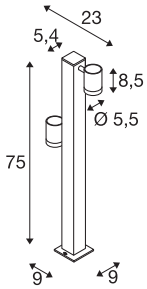

## HELIA Double Pole

LED outdoor floor stand, anthracite, IP55 3000K

The puristic HELIA path light and floor stand is made of aluminium and fitted with one lamp head. The luminaire is fitted with two high-voltage, warm-white LEDs. The light, which comes in anthracite, is connected directly to the 230V mains supply. Thanks to its IP55 protection class, the luminaire is suitable for outdoor use. The HELIA series also contains pendants, wall lights and display spotlights as such it can be used universally.

## TECHNICAL DATA

Item no.	1002200
Number of different light outlets	2
Rotating or tilting	rotary Bar and tiltable
IP Code	IP 55
Impact resistance class	IK 04
Assembly	Surface
Assembly details	Ground
Primary nominal voltage	220-240V ~50/60Hz
Secondary power / voltage	500 mA
Safety class	I
Wattage	13 W
Minimum ambient temperature	-20 °C
Maximum ambient temperature	40 °C
Level of inrush current	4.5 A
Duration of inrush current	30 µs
Lumen	880 lm
Colour temperature	3000 Kelvin
Beam angle	35 °
Color	anthracite
CRI	80
LXXBXX data	L70B50
Service life	30000 h

Light Source

916573	
--------	---

Accessories

228730	CONNECTION BOX , 3-pin, IP68
1000736	EARTH SPIKE , for HE- LIA LED SPOT, stainless steel

Length	23 cm
Width	9 cm
Height	75 cm
Net weight	1.822 kg
Gross weight	2.994 kg