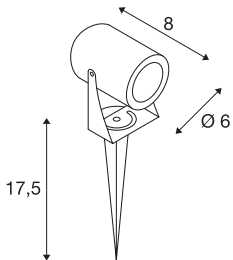

LED SPIKE

LED outdoor ground spike luminaire, anthracite, IP55, 3000K, 40°

The LED SPIKE ground spike luminaire is available in several colour variants and comes equipped with a powerful, warm-white 6 Watt LED. The luminaire is made of aluminium and is connected using the supply cable incl. plug directly to the 230V mains supply. Thanks to its IP55 protection class, the luminaire is suitable for outdoor use.

TECHNICAL DATA

Item no.	1002201
IP Code	IP 55
Impact resistance class	IK 06
Impact resistance	1 Joule
Assembly	Mobile
Primary nominal voltage	100-240V ~50/60Hz
Secondary power / voltage	240 mA
Safety class	I
Wattage	6 W
Minimum ambient temperature	-20 °C
Maximum ambient temperature	45 °C
Level of inrush current	1.12 A
Stroboscopic effect (SVM)	1.66
Lumen	400 lm
Colour temperature	3000 Kelvin
Beam angle	40 °
Color	anthracite
CRI	80
LXXBXX data	L70B50
Service life	30000 h
Length	8 cm
Height	10 cm

Light Source

916630		Diameter	6 cm
		Length of earth spike	17.2 cm
		Net weight	0.54 kg
		Gross weight	0.604 kg
		BIG WHITE Page	701