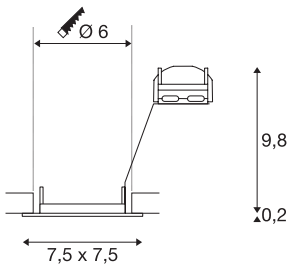

PIKA QPAR51

indoor recessed ceiling light, chrome, fixed, max. 50W

The square and rigid 240V recessed fitting PIKA QPAR51 is available with a white, chrome, brass or silver-grey housing, and allows the desired beam angle to be individually directed. PIKA is a modern spotlight for extraordinary lighting. The electrical connection is made directly to the 230V mains supply.

TECHNICAL DATA

Item no.	1002205
Socket	GU10
Number of sockets	1
IP Code	IP 20
Assembly	Recessed
Assembly details	Ceiling
Number of through-wires	10
Primary nominal voltage	220-240V ~50/60Hz
Safety class	II
Wattage	50 W
Color	chrome
Light outlet	direct
Length	7.5 cm
Width	7.5 cm
Height	10 cm
Net weight	0.123 kg
Gross weight	0.156 kg
Shape of cut-out	round
Installation depth	10 cm
Installation diameter	6 cm