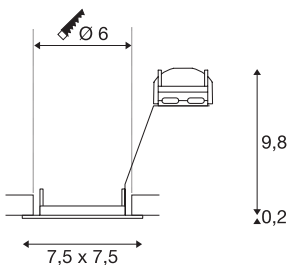

PIKA QPAR51

indoor recessed ceiling light, brass, fixed, max. 50W

The square and rigid 240V recessed fitting PIKA QPAR51 is available with a white, chrome, brass or silver-grey housing, and allows the desired beam angle to be individually directed. PIKA is a modern spotlight for extraordinary lighting. The electrical connection is made directly to the 230V mains supply.

TECHNICAL DATA

Item no.	1002206
Socket	GU10
Number of sockets	1
IP Code	IP 20
Assembly	Recessed
Assembly details	Ceiling
Number of through-wires	10
Primary nominal voltage	220-240V ~50/60Hz
Safety class	II
Wattage	50 W
Color	brass
Light outlet	direct
Length	7.5 cm
Width	7.5 cm
Height	10 cm
Net weight	0.129 kg
Gross weight	0.157 kg
Shape of cut-out	round
Installation depth	10 cm
Installation diameter	6 cm