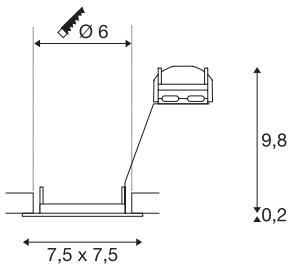

PIKA QPAR51

indoor recessed ceiling light, silver-grey, fixed, max. 50W

The PIKA QPAR51 square and rigid 240V recessed fitting is available in white, chrome, brass and silver-grey. PIKA is a modern spotlight for extraordinary lighting. The electrical connection is made directly to the 230V mains supply.

TECHNICAL DATA

Item no.	1002207
Socket	GU10
Number of sockets	1
IP Code	IP 20
Assembly	Recessed
Assembly details	Ceiling
Number of through-wires	10
Primary nominal voltage	220-240V ~50/60Hz
Safety class	II
Wattage	50 W
Color	grey
Light outlet	direct
Length	7.5 cm
Width	7.5 cm
Height	10 cm
Net weight	0.12 kg
Gross weight	0.154 kg
Shape of cut-out	round
Installation depth	10 cm
Installation diameter	6 cm