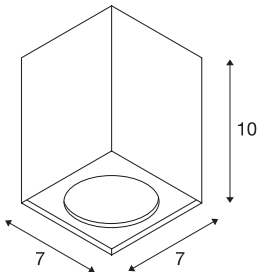

ALTRA DICE CL

Indoor surface-mounted wall and ceiling light, QPAR-51, black

The cube-shaped ceiling light ALTRA DICE from aluminium and steel has a unilateral cut in order to host the 240V halogen lamp. Optionally available with a white, black or silver-grey housing, ALTRA DICE is ready for direct connection to a 230V mains power supply.

TECHNICAL DATA

Item no.	1002216
Socket	GU10
Number of sockets	1
IP Code	IP 20
Assembly	Surface
Assembly details	Ceiling
Primary nominal voltage	220-240V ~50/60Hz
Safety class	I
Wattage	35 W
Maximum ambient temperature	25 °C
Color	black
Light outlet	direct
Length	7 cm
Width	7 cm
Height	10 cm
Net weight	0.315 kg
Gross weight	0.388 kg
BIG WHITE Page	263