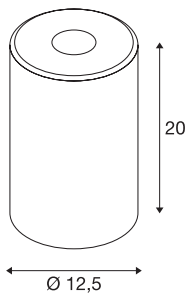

FENDA glass shade

white

FENDA glass cylinder, 12.5 cm in diameter and 20 cm high, white.

TECHNICAL DATA

Item no.	1002217
IP Code	IP 20
Assembly	Mobile
Color	white
Light outlet	diffuse
Height	20 cm
Diameter	12.5 cm
Net weight	0.402 kg
Gross weight	0.621 kg