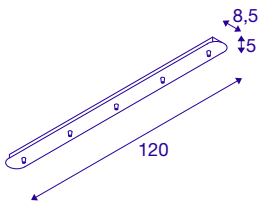

FITU five-way canopy

long, soft gold

The long FITU ceiling plate is available in various colour variants with three or five outlets, and can be combined with any FITU E27 pendants. Delivered with corresponding strain relief.

TECHNICAL DATA

Item no.	1002265
IP Code	IP 20
Assembly	Surface
Assembly details	Ceiling
Nominal voltage	230V ~50Hz V
Safety class	I
Color	gold
Length	120 cm
Width	8.5 cm
Height	5 cm
Net weight	2.039 kg
Gross weight	2.677 kg