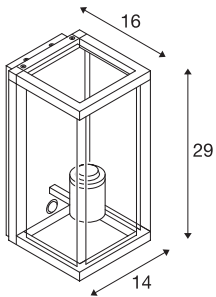

QUADRULO SENSOR WL

E27 outdoor surface-mounted wall light, anthracite, including sensor

An aluminium wall light from the QUADRULO range with a clear illuminated area. Thanks to its high IP rating, this light is suitable for use outdoors and comes with or without a motion sensor. The light connects directly to the 230V mains power supply.

TECHNICAL DATA

Item no.	1002402
Socket	E27
Number of sockets	1
IP Code	IP 44
Assembly	Surface
Assembly details	Wall
Primary nominal voltage	220-240V ~50/60Hz
Safety class	I
Wattage	15 W
Minimum ambient temperature	-10 °C
Maximum ambient temperature	40 °C
Color	anthracite
Light outlet	diffuse
Width	14 cm
Height	29 cm
Depth	16 cm
Net weight	2.256 kg
Gross weight	2.871 kg
BIG WHITE Page	745