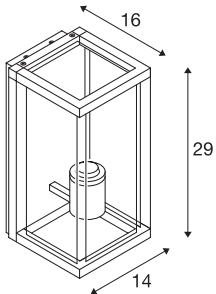

QUADRULO WL

E27 outdoor surface-mounted wall light, anthracite

An aluminium wall light from the QUADRULO range with a clear illuminated area. Thanks to its high IP rating, this light is suitable for use outdoors and comes with or without a motion sensor. The light connects directly to the 230V mains power supply.

TECHNICAL DATA

Item no.	1002403
Socket	E27
Number of sockets	1
IP Code	IP 44
Impact resistance class	IK 02
Assembly	Surface
Assembly details	Wall
Primary nominal voltage	220-240V ~50/60Hz
Safety class	I
Wattage	15 W
Color	anthracite
Light outlet	diffuse
Width	14 cm
Height	29 cm
Depth	16 cm
Net weight	2.22 kg
Gross weight	2.837 kg
BIG WHITE Page	745