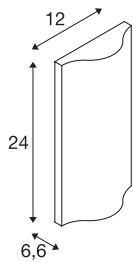

VILUA UP/DOWN WL

Outdoor recessed wall light, anthracite, IP54 100°

The VILUA wall light, which is equipped with powerful, warm white LEDs, is available in several versions. The two oppositely arranged light sources create two similar light beams (UP/DOWN). The electrical connection of the luminaire, which is made from aluminium, is made directly to the 230V mains supply. Thanks to its IP54 protection class, the luminaire is suitable for outdoor use. This luminaire contains built-in LED lamps.

TECHNICAL DATA

Item no.	1002505
IP Code	IP 54
Impact resistance class	IK 02
Impact resistance	0.2 Joule
Assembly	Surface
Assembly details	Wall
Primary nominal voltage	100-277V ~50/60Hz
Secondary power / voltage	700 mA
Safety class	I
Wattage	16 W
Minimum ambient temperature	-20 °C
Maximum ambient temperature	50 °C
Level of inrush current	17 A
Duration of inrush current	35 µs
Stroboscopic effect (SVM)	0.01
Lumen	800 lm
Colour temperature	3000 Kelvin
Beam angle	100 °
Color	anthracite
CRI	80
LXXBXX data	L70B50
Service life	30000 h

Light Source

916530	
--------	---

Width	12 cm
Height	24 cm
Depth	6.6 cm
Net weight	1.17 kg
Gross weight	1.37 kg
BIG WHITE Page	763