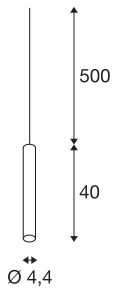

## FITU PD

E27 indoor pendant, black, 5m cable with open cable end

The narrow version of the FITU pendant with open cable ends can be combined with FITU ceiling canopies in any colour variant. With its built-in E27 socket, the luminaire is suitable for both LED and energy-saving lamps. Pendant length is 500 cm and can be shortened depending on installation needs. Supplied ready for direct connection to 230V mains supply.

## TECHNICAL DATA

Item no.	1002558
Socket	E27
Number of sockets	1
IP Code	IP 20
Assembly	Surface
Assembly details	Ceiling with Acc.
Primary nominal voltage	220-240V ~50/60Hz
Safety class	II
Wattage	60 W
Maximum ambient temperature	30 °C
Color	black
Light outlet	diffuse
Height	40 cm
Diameter	4.4 cm
Net weight	0.673 kg
Gross weight	0.896 kg