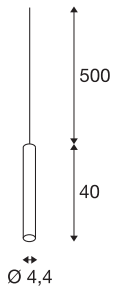

FITU PD E27

indoor pendant, white, 5m cable with open cable end

The narrow version of the FITU pendant with open cable ends can be combined with FITU ceiling canopies in any colour variant. With its built-in E27 socket, the luminaire is suitable for both LED and energy-saving lamps. Pendant length is 500 cm and can be shortened depending on installation needs. Supplied ready for direct connection to 230V mains supply.

TECHNICAL DATA

Item no.	1002562
Socket	E27
Number of sockets	1
IP Code	IP 20
Assembly	Surface
Assembly details	Ceiling with Acc.
Primary nominal voltage	220-240V ~50/60Hz
Safety class	II
Wattage	60 W
Maximum ambient temperature	30 °C
Color	white
Light outlet	diffuse
Height	40 cm
Diameter	4.4 cm
Net weight	0.667 kg
Gross weight	0.884 kg