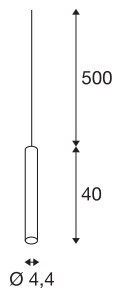

## FITU PD E27

indoor pendant, brushed aluminium, 5m cable with open cable end

The narrow version of the FITU pendant with open cable ends can be combined with FITU ceiling canopies in any colour variant. With its built-in E27 socket, the luminaire is suitable for both LED and energy-saving lamps. Pendant length is 500 cm and can be shortened depending on installation needs. Supplied ready for direct connection to 230V mains supply.

## TECHNICAL DATA

Item no.	1002563
Socket	E27
Number of sockets	1
IP Code	IP 20
Assembly	Surface
Assembly details	Ceiling with Acc.
Primary nominal voltage	220-240V ~50/60Hz
Safety class	II
Wattage	60 W
Maximum ambient temperature	30 °C
Color	aluminium
Light outlet	diffuse
Height	40 cm
Diameter	4.4 cm
Net weight	0.67 kg
Gross weight	0.871 kg