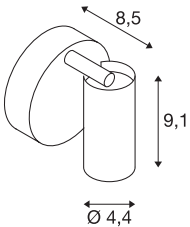

FITU

indoor wall and ceiling recessed light, E27, black

The swivelling FITU wall and ceiling light is available in various colours and is from our MIX & MATCH system. The FITU product family impresses with its wide variety of application possibilities. Thanks to the fitted E27 socket, the luminaire is suitable for LED and energy-saving lamps. The electrical connection is made directly to the 230V mains supply.

TECHNICAL DATA

Item no.	1002585
Socket	E27
Number of sockets	1
Tilt range	120 °
Horizontal rotation range	330 °
Rotating or tilting	rotary Bar and tiltable
IP Code	IP 20
Assembly	Surface
Assembly details	Ceiling,Wall
Primary nominal voltage	220-240V ~50/60Hz
Safety class	I
Wattage	60 W
Maximum ambient temperature	30 °C
Color	black
Length	9.1 cm
Height	8.5 cm
Diameter	4.4 cm
Net weight	0.331 kg
Gross weight	0.467 kg