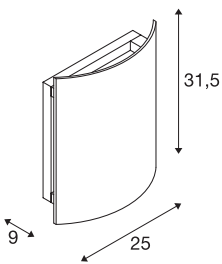

## LED SAIL WL

LED outdoor surface-mounted wall light, 3000K, white, IP54

The 360° radiating LED SAIL recessed wall light is extremely suitable for outdoors because of the high IP protection class. Manufactured from aluminium and steel, the fitting is supplied ready for direct connection to 230V mains supply, thanks to the incorporated driver. LED SAIL is available with a white or anthracite finish. This luminaire contains built-in LED lamps.

## TECHNICAL DATA

Item no.	1002606
IP Code	IP 54
Impact resistance class	IK 06
Impact resistance	1 Joule
Assembly	Surface
Assembly details	Wall
Primary nominal voltage	200-240V ~50Hz
Safety class	I
Wattage	18 W
Level of inrush current	25 A
Duration of inrush current	36 µs
Stroboscopic effect (SVM)	4.58
Lumen	590 lm
Colour temperature	3000 Kelvin
Beam angle	70 °
Color	white
CRI	80
Light distribution	symmetric
Light outlet	direct - indirect
Width	25 cm
Height	31.5 cm
Depth	9 cm

Light Source

954788		Net weight	1.872 kg
		Gross weight	2.444 kg