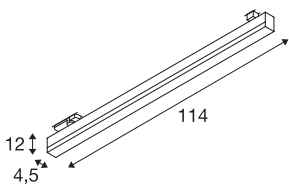

## SIGHT DALI

for 240V 3-circuit tracks, LED, 3000K, white, incl. 3-circuit adapter

SIGHT is the modern wall and ceiling light for surface mounting or busbar. The low glare and the luminous flux of 3100 lumens make the 3-phase system light LED the optimal basic lighting solution. The light made of aluminium and acrylic in the colour white cuts a professional figure everywhere. With its lifespan of 30,000 hours, the LED is also extremely sustainable. Experience light with SLV – your reliable partner for all kinds of indoor lights for 40 years.

## TECHNICAL DATA

Item no.	1002662
IP Code	IP 20
Assembly details	Track Ceiling
Dimmable	Yes
Dimming technology	DALI 2
Primary nominal voltage	220-240V ~50/60Hz
Secondary power / voltage	700 mA
Safety class	I
Wattage	40 W
Level of inrush current	13.6 A
Duration of inrush current	304 µs
Stroboscopic effect (SVM)	0.03
Lumen	3100 lm
Colour temperature	3000 Kelvin
Beam angle	120 °
Color	white
CRI	80
LXXBXX data	L70B50
Service life	30000 h
Light distribution	axis symmetric
Light outlet	direct
Length	114 cm

Light Source

916371		Width	4.5 cm
		Height	12 cm
		Net weight	2.052 kg
		Gross weight	2.539 kg