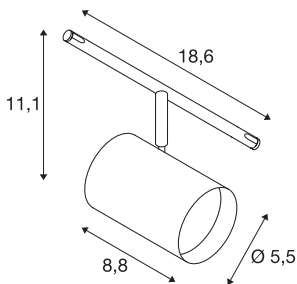

## TENSEO NOBLO

cable luminaire for low voltage cable system 2700K black

The NOBLO rotating and swivelling LED spotlight for the TENSEO low-voltage cable system. The luminaire impresses with its slim design and is therefore ideal for modern lighting concepts. The luminaire is made from aluminium and equipped with a Premium LED module.

## TECHNICAL DATA

Item no.	1002694
Rotating or tilting	rotary Bar and tiltable
IP Code	IP 20
Assembly	Surface
Assembly details	Ceiling with Acc.
Primary nominal voltage	12V ~50Hz
Safety class	III
Wattage	8.5 W
Maximum ambient temperature	35 °C
Stroboscopic effect (SVM)	0
Lumen	420 lm
Colour temperature	2700 Kelvin
Beam angle	36 °
Color	black
CRI	80
LXXBXX data	L70B50
Service life	25000 h
Light distribution	rotational symmetric
Light outlet	direct
Length	8.8 cm
Width	18.6 cm
Height	11.1 cm

Light Source

916567	
--------	---

Diameter	5.5 cm
Net weight	0.343 kg
Gross weight	0.539 kg
BIG WHITE Page	491