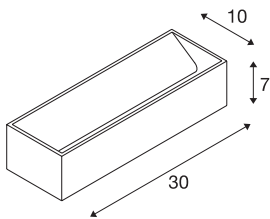

LOGS IN L Indoor LED recessed wall light black/brass 3000K TRIAC dimmable

The distinctive LED UP/DOWN recessed wall light LOGS IN L is equipped with an ultra-modern, powerful LED which emits its controllable, warm white light indirectly. It is therefore excellent for glare-free lighting of stairs, staircases and rooms. The LOGS IN L has infinitely variable and completely flicker-free dimming due to the dim-to-warm function. Due to the operating device incorporated in the canopy, the electrical connection is made directly to the 230V mains power supply.

TECHNICAL DATA

Item no.	1002842
IP Code	IP 20
Assembly	Surface
Assembly details	Wall
Dimmable	Yes
Dimming technology	Leading edge, trailing edge
Primary nominal voltage	220-240V ~50/60Hz
Secondary power / voltage	500 mA
Safety class	I
Wattage	18 W
Maximum ambient temperature	40 °C
Stroboscopic effect (SVM)	0.03
Lumen	1100 lm
Colour temperature	3000 Kelvin
Color	black
CRI	90
LXXBXX data	L70B50
Service life	30000 h
Length	30 cm
Height	7 cm
Depth	10 cm
Net weight	1.341 kg

Light Source

916381	 The logo consists of a small square containing the letters 'A' and 'G' stacked vertically, followed by a yellow arrow pointing to the right with the letter 'E' inside it.	Gross weight	1.569 kg
		BIG WHITE Page	363