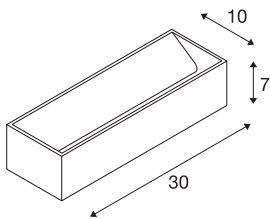

LOGS IN L Indoor LED recessed wall light black/brass 3000K TRIAC dimmable

The distinctive LED UP/DOWN recessed wall light LOGS IN L is equipped with an ultra-modern, powerful LED which emits its controllable, warm white light indirectly. It is therefore excellent for glare-free lighting of stairs, staircases and rooms. The LOGS IN L has infinitely variable and completely flicker-free dimming due to the dim-to-warm function. Due to the operating device incorporated in the canopy, the electrical connection is made directly to the 230V mains power supply.

TECHNICAL DATA

Item no.	1002842
IP Code	IP 20
Assembly	Surface
Assembly details	Wall
Dimmable	Yes
Dimming technology	Leading edge, trailing edge
Primary nominal voltage	220-240V ~50/60Hz
Secondary power / voltage	500 mA
Safety class	I
Wattage	18 W
Maximum ambient temperature	40 °C
Stroboscopic effect (SVM)	0.03
Lumen	1100 lm
Colour temperature	3000 Kelvin
Color	black
CRI	90
LXXBXX data	L70B50
Service life	30000 h
Length	30 cm
Height	7 cm
Depth	10 cm
Net weight	1.341 kg

Light Source

916381		Gross weight	1.569 kg
		BIG WHITE Page	363